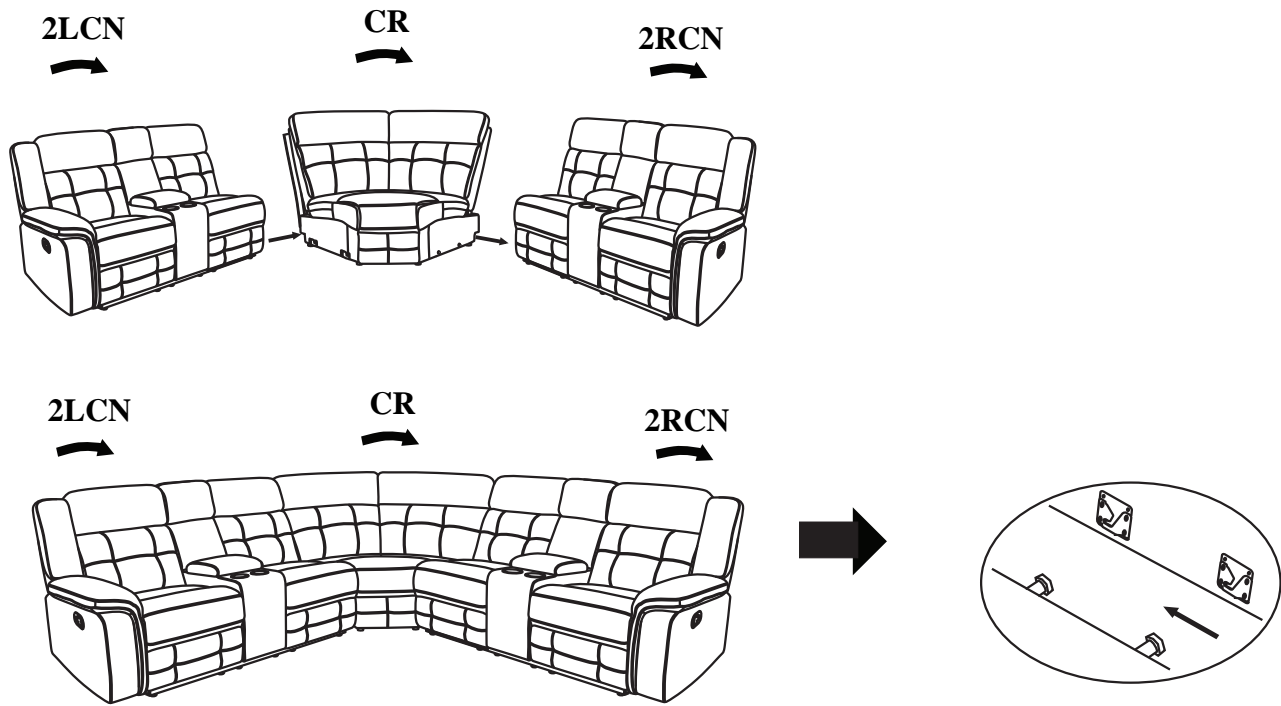

Assembly Instruction
Corner Seat
ITEM NO.: SH3212BRW/GRY-CR

NOTE: Do not use power tools for assembly. Power tools increase the risk of over tightening which leads to splitting or cracking the wood.

COMPONENT LIST (CORNER SEAT)

NO.	DRAWING	QTY	DESCRIPTION
A		1 PC	LSF BACK REST
B		1 PC	RSF BACK REST
C		1 PC	SEAT

STEP#1

STEP#2

STEP#3

CARE INSTRUCTION FOR POLYESTER:

In order to maintain the original appearance of your polyester furniture, please follow below simple care procedure :