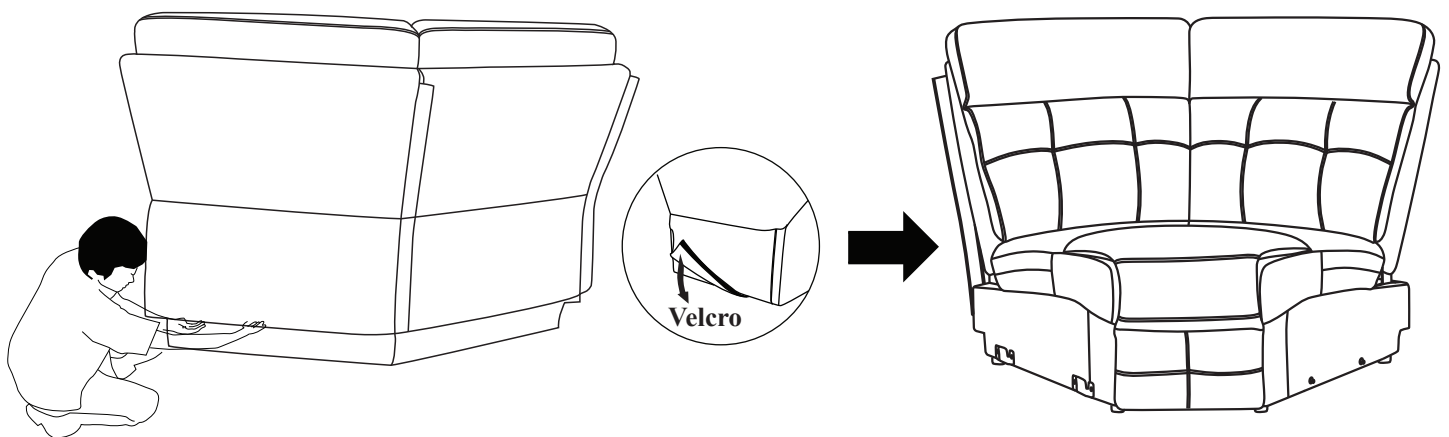

Assembly Instruction
Corner Seat
ITEM NO.: SH3212BRW/GRY-CR

NOTE: Do not use power tools for assembly. Power tools increase the risk of over tightening which leads to splitting or cracking the wood.

COMPONENT LIST (CORNER SEAT)

NO.	DRAWING	QTY	DESCRIPTION
A		1 PC	LSF BACK REST
B		1 PC	RSF BACK REST
C		1 PC	SEAT

STEP#1

STEP#2

STEP#3

CARE INSTRUCTION FOR POLYESTER:

In order to maintain the original appearance of your polyester furniture, please follow below simple care procedure :