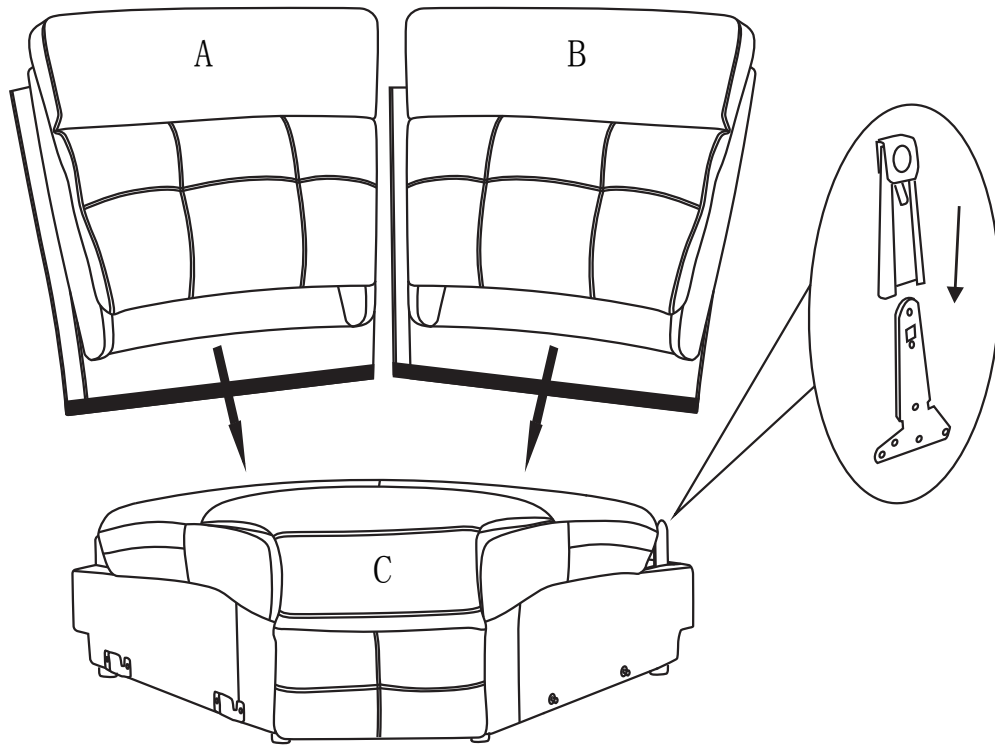

Assembly Instruction
Corner Seat
ITEM NO.: SH3212BRW/GRY-CR

NOTE: Do not use power tools for assembly. Power tools increase the risk of over tightening which leads to splitting or cracking the wood.

COMPONENT LIST (CORNER SEAT)

NO.	DRAWING	QTY	DESCRIPTION
A		1 PC	LSF BACK REST
B		1 PC	RSF BACK REST
C		1 PC	SEAT

STEP#1

STEP#2

STEP#3

CARE INSTRUCTION FOR POLYESTER:

In order to maintain the original appearance of your polyester furniture, please follow below simple care procedure :