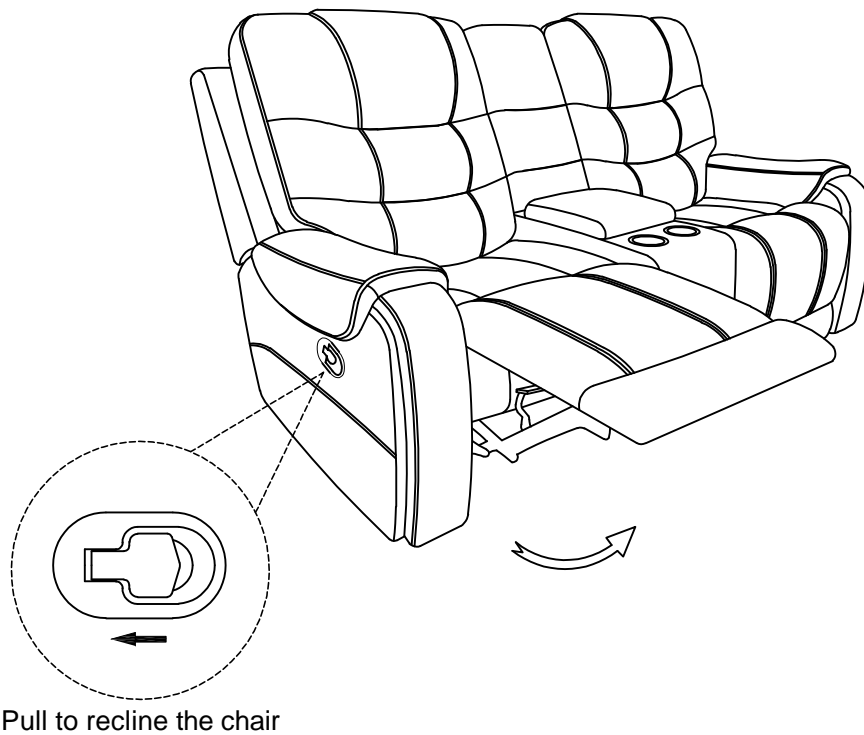

Assembly Instruction

ITEM NO.: 9634GBR-2
DOUBLE RECLINING LOVE SEAT WITH
CENTER CONSOLE

Note: Do not use power tools for assembly. Power tools increase the risk of over tightening which lead to splitting or cracking the wood.

Component list

No	Drawing	Qty	Description
A		1	SEAT
B		1	LSF BACK REST
C		1	CONSOLE BACK REST
D		1	RSF BACK REST
E		1	LSF EAR
F		1	RSF EAR

Step #1

Step #2

Step #3

Care Instruction for Polished Microfiber Furniture