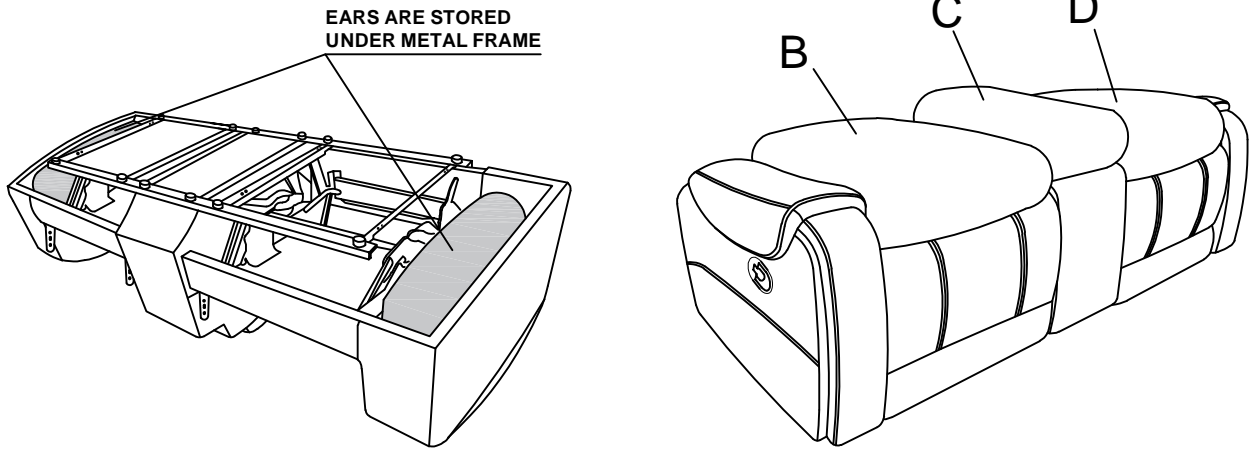

Assembly Instruction

ITEM NO.: 9634GBR-2
DOUBLE RECLINING LOVE SEAT WITH
CENTER CONSOLE

Note: Do not use power tools for assembly. Power tools increase the risk of over tightening which lead to splitting or cracking the wood.

Component list

No	Drawing	Qty	Description
A		1	SEAT
B		1	LSF BACK REST
C		1	CONSOLE BACK REST
D		1	RSF BACK REST
E		1	LSF EAR
F		1	RSF EAR

Step #1

Step #2

Step #3

Care Instruction for Polished Microfiber Furniture