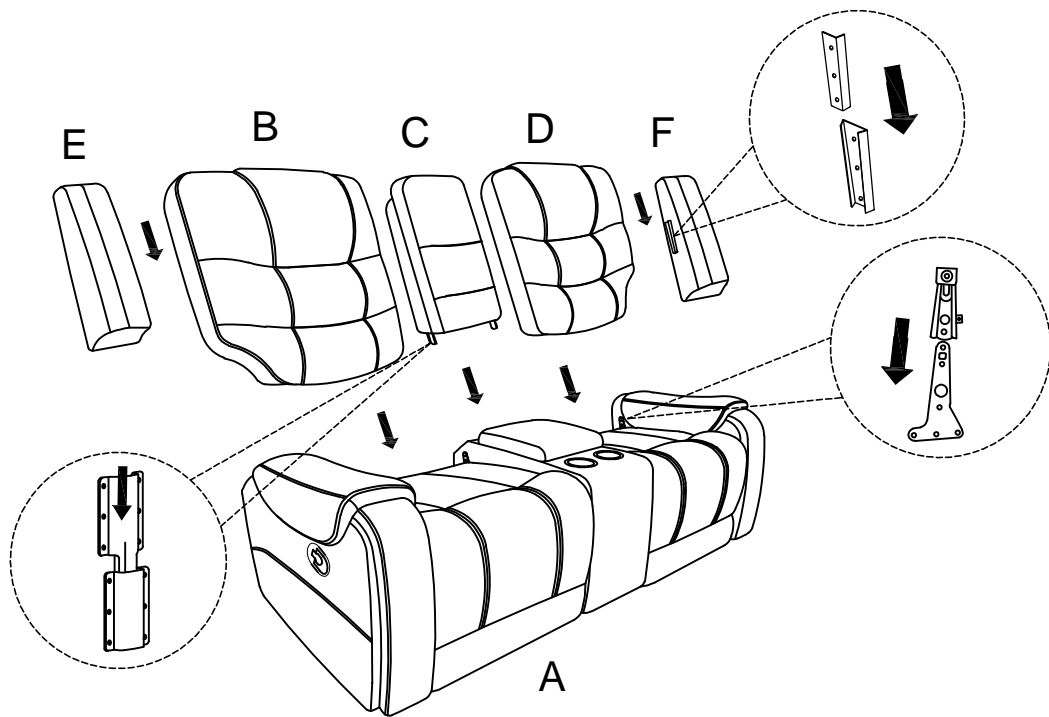

Assembly Instruction

ITEM NO.: 9634GBR-2
DOUBLE RECLINING LOVE SEAT WITH
CENTER CONSOLE

Note: Do not use power tools for assembly. Power tools increase the risk of over tightening which lead to splitting or cracking the wood.

Component list

No	Drawing	Qty	Description
A		1	SEAT
B		1	LSF BACK REST
C		1	CONSOLE BACK REST
D		1	RSF BACK REST
E		1	LSF EAR
F		1	RSF EAR

Step #1

Step #2

Step #3

Care Instruction for Polished Microfiber Furniture