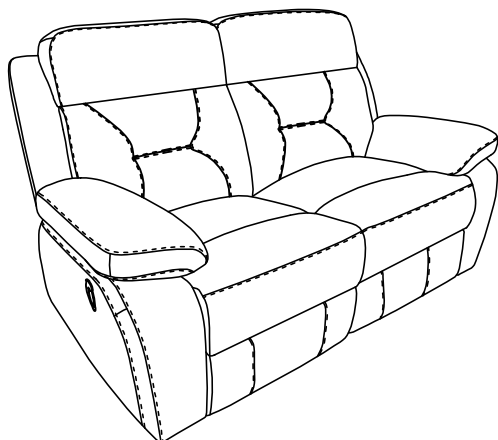

ASSEMBLY INSTRUCTION INSTRUCTIONS D'ASSEMBLAGE

ITEM NO : 9629LTE/DGY/SVE-2

Double Reclining Love Seat / Causeuse inclinable

Thank you for purchasing the product. Please take time to read and follow the instruction below. Check that you have all parts and hardware before assembly. Parts apparently missing are often found in the packing materials. If you do not have all the parts listed, have your dealer contact us and they will be sent to you immediately.

Double Reclining Love Seat / Causeuse inclinable

Disassemble the part / Démontez la pièce

Step 1
Étape 1

To unlock the back of the recliner from its base, push up on the small metal hook built into the side of the recliner