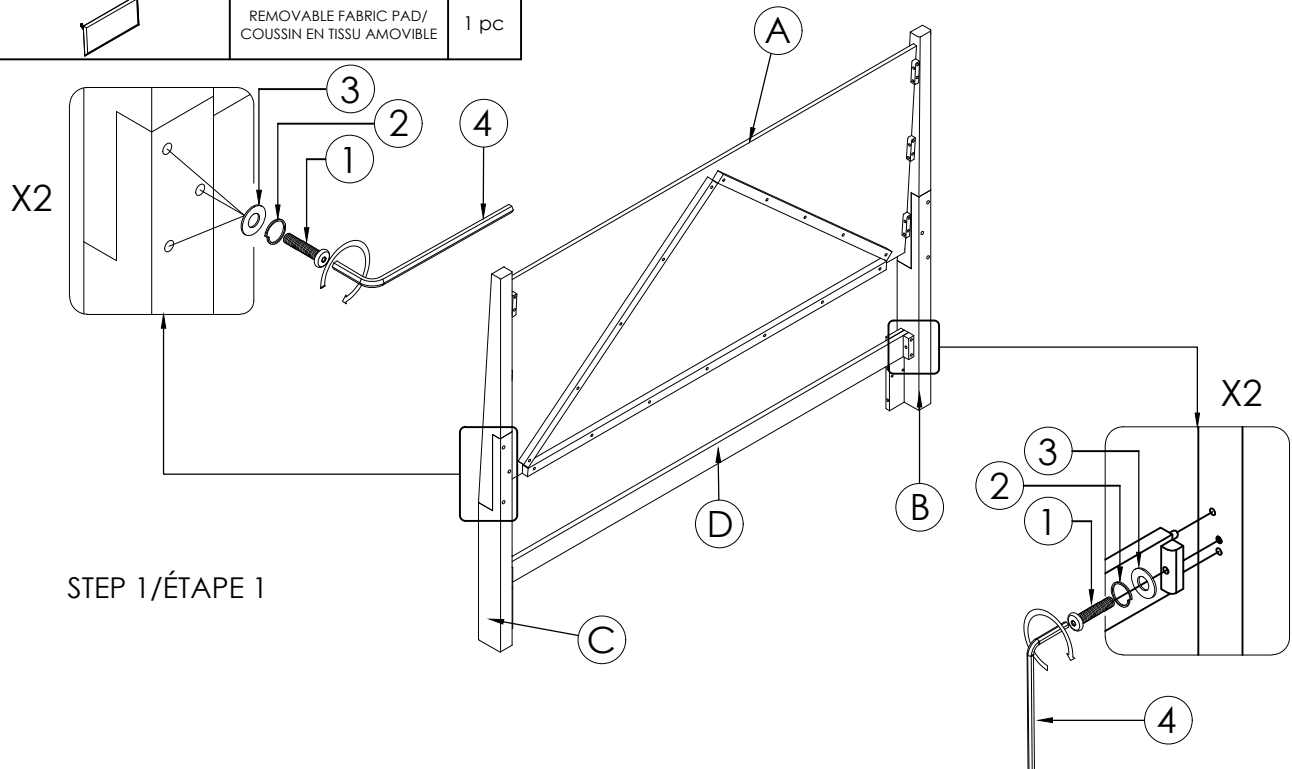

2386PN-1/2386PNK-1 PART LIST / LISTE PIECES			
NO	SKETCH/ ESQUISSE	DESCRIPTION/ LA DESCRIPTION	Q'TY/ Q'TÉ
A		HEADBOARD PANEL / TÊTE DE LIT	1 pc
B		HEADBOARD LEFT LEG / PIED GAUCHE - TÊTE DE LIT	1 pc
C		HEADBOARD RIGHT LEG / PIED DROITE - TÊTE DE LIT	1 pc
D		HEADBOARD STRETCHER / BARRE DE SUPPORT	1 pc
E		REMOVABLE FABRIC PAD / COUSSIN EN TISSU AMOVIBLE	1 pc

2386PN-1/2386PNK-1 HARDWARE LIST / LISTE DE QUINCAILLERIE				
NO	SKETCH/ ESQUISSE	DESCRIPTION/ LA DESCRIPTION	SIZE/TAILLE	Q'TY/ Q'TÉ
1		BOLT / BOULON	5/16" - 1/2 x 2-5/16"	8 pcs
2		SPRING WASHER / RONDELLE D'ARRET	5/16" x 1/2" x 11/32" x 1/12"	8 pcs
3		FLAT WASHER / RONDELLE PLATE	5/16" x 3/4" x 11/32" x 5/64"	8 pcs
4		ALLEN KEY / CLE' ALLEN	5/32" x 2 1/4"	1 pc

**ABOVE HARDWARE ARE PACKED IN #2386PN-1/2386PNK-1 FOR ASSEMBLY