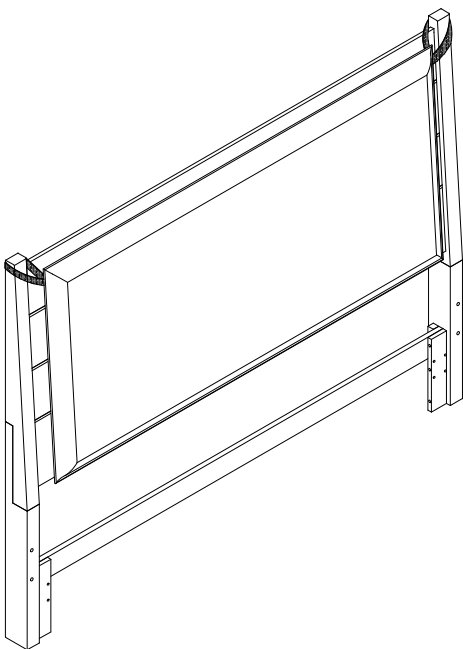

Completed
Terminé

OPTION 1