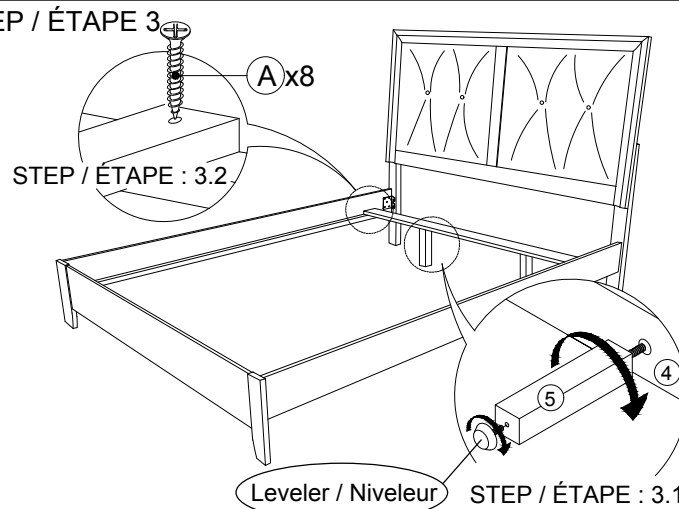

ASSEMBLY INSTRUCTION / INSTRUCTION D'ASSEMBLAGE

ITEM NUMBER : 2145KNP-1/2/3EK Eastern King Bed / Tres Grand Lit		
NO	Parts List / Liste De Pieces	QTY
Headboard / Tête de Lit		
1		1pc
2	Footboard / Pied de Lit	1pc
3	Side Rail / Longérons	2pcs
4	Slat / Lattes	4pcs
5	Slat Support / Pied Centre	8pcs
NO	Hardware List / Liste De Quincaillerie	QTY
A	CSK SCREW / VIS M4 x 32mm	8pcs

STEP / ÉTAPE 1

STEP / ÉTAPE 2

STEP / ÉTAPE 3

STEP / ÉTAPE 4

It is recommended to install protective pads under all legs and supports to avoid damage or scratches when placing furniture on a wood floor or other hard surface, and to limit indentation and prevent discoloration if placing on carpet.