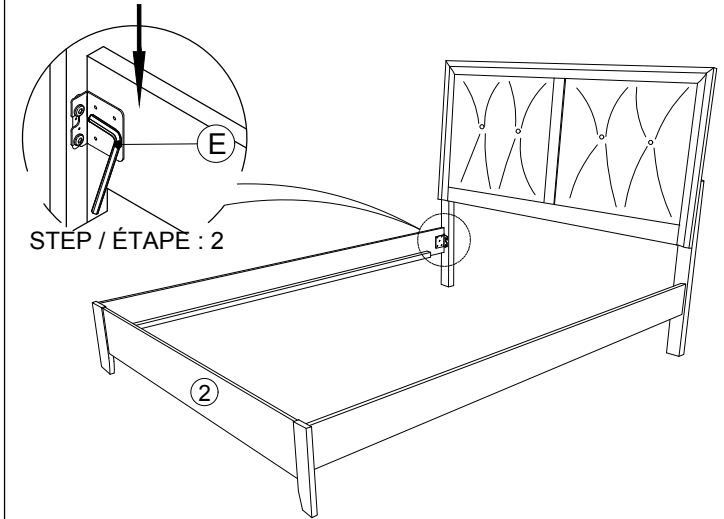

ASSEMBLY INSTRUCTION / INSTRUCTION D'ASSEMBLAGE

ITEM NUMBER : 2145KNP-1/2/3EK Eastern King Bed / Tres Grand Lit		
NO	Parts List / Liste De Pieces	QTY
Headboard / Tête de Lit		
1		1pc
2	Footboard / Pied de Lit	1pc
3	Side Rail / Longérons	2pcs
4	Slat / Lattes	4pcs
5	Slat Support / Pied Centre	8pcs
NO	Hardware List / Liste De Quincaillerie	QTY
A	CSK SCREW / VIS M4 x 32mm	8pcs

STEP / ÉTAPE 1

STEP / ÉTAPE 2

STEP / ÉTAPE 3

STEP / ÉTAPE 4

It is recommended to install protective pads under all legs and supports to avoid damage or scratches when placing furniture on a wood floor or other hard surface, and to limit indentation and prevent discoloration if placing on carpet.