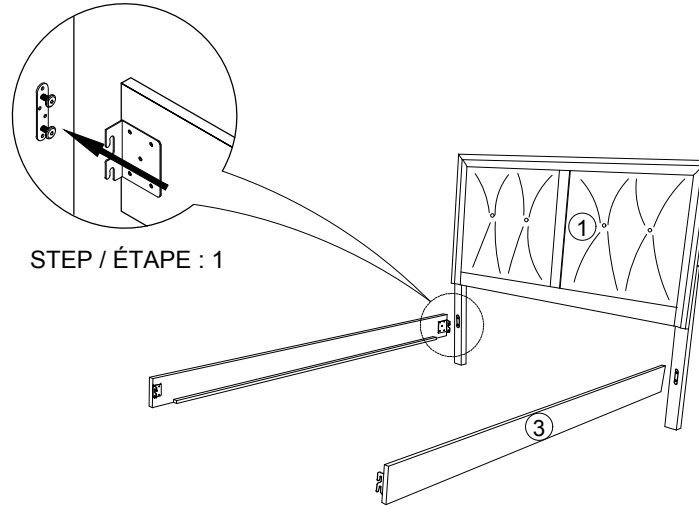

ASSEMBLY INSTRUCTION / INSTRUCTION D'ASSEMBLAGE

ITEM NUMBER : 2145KNP-1/2/3EK Eastern King Bed / Tres Grand Lit		
NO	Parts List / Liste De Pieces	QTY
Headboard / Tête de Lit		
1		1pc
2	Footboard / Pied de Lit	1pc
3	Side Rail / Longérons	2pcs
4	Slat / Lattes	4pcs
5	Slat Support / Pied Centre	8pcs
NO	Hardware List / Liste De Quincaillerie	QTY
A	CSK SCREW / VIS M4 x 32mm	8pcs

STEP / ÉTAPE 1

STEP / ÉTAPE 2

STEP / ÉTAPE 3

STEP / ÉTAPE 4

It is recommended to install protective pads under all legs and supports to avoid damage or scratches when placing furniture on a wood floor or other hard surface, and to limit indentation and prevent discoloration if placing on carpet.