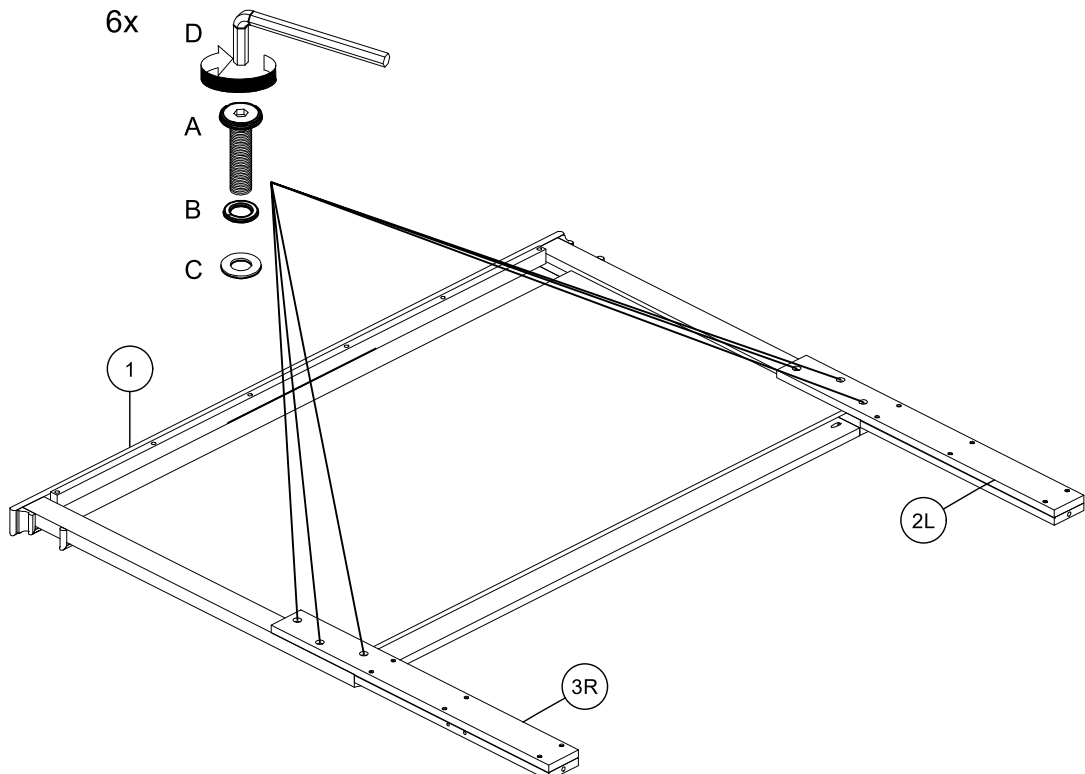

DO NOT TIGHTEN BOLTS UNTIL COMPLETELY ASSEMBLED.
NE PAS SERRER LES BOULONS JUSQU'À CE QUE LE MONTAGE SOIT COMPLETMENT.