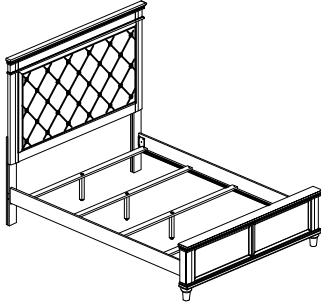

ASSEMBLY INSTRUCTION INSTRUCTIONS D'ASSEMBLAGE

ITEM NO : 1928-1 QUEEN HEADBOARD / TETE DE LIT

1928K-1 KING HEADBOARD / GRAN LIT

1928F-1 FULL HEADBOARD / TETE DE LIT DOUBLE

Thank you for purchasing the product. Please take time to read and follow the instruction below. Check that you have all parts and hardware before assembly. Parts apparently missing are often found in the packing materials. If you do not have all the parts listed, have your dealer contact us and they will be sent to you immediately.

PART LIST LISTE DE PIÈCES		
NO	DESCRIPTION	QTY/PCS
1	HEADBOARD / TETE DE LIT	1 PC
2	HEADBOARD LEG - LEFT / PIED GAUCHE	1 PC
3	HEADBOARD LEG - RIGHT / PIED DROITE	1 PC

HARDWARE LIST LISTE DE QUINCAILLERIE		
NO	DESCRIPTION	QTY/PCS
A	JCBB BOLT / BOULON M8 x 1.25 x 35mm	6 PCS
B	SPRING WASHER / RONDELLE D'ARRET 5/16" x 23/64" x 33/64" x 0.04"	6 PCS
C	FLAT WASHER / RONDELLE PLATE 5/16" x 23/64" x 5/8" x 0.06"	6 PCS
D	ALLEN KEY / CLE' ALLEN M5 x 65mm	1 PC