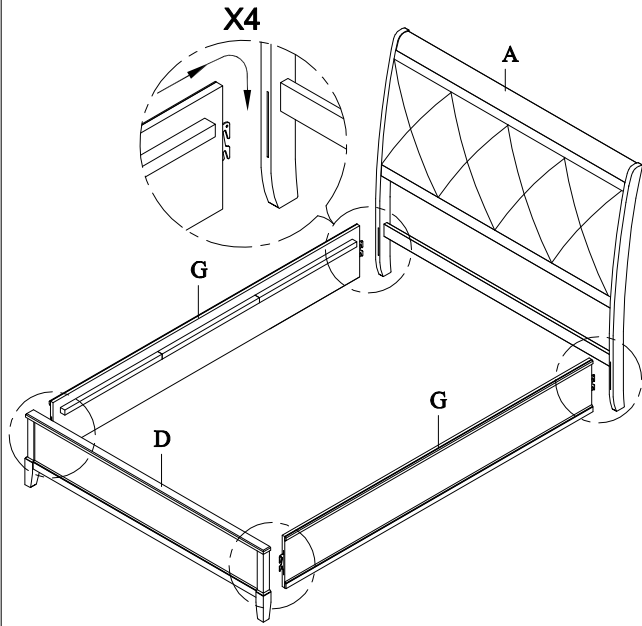

STEP 2
ÉTAPE 2