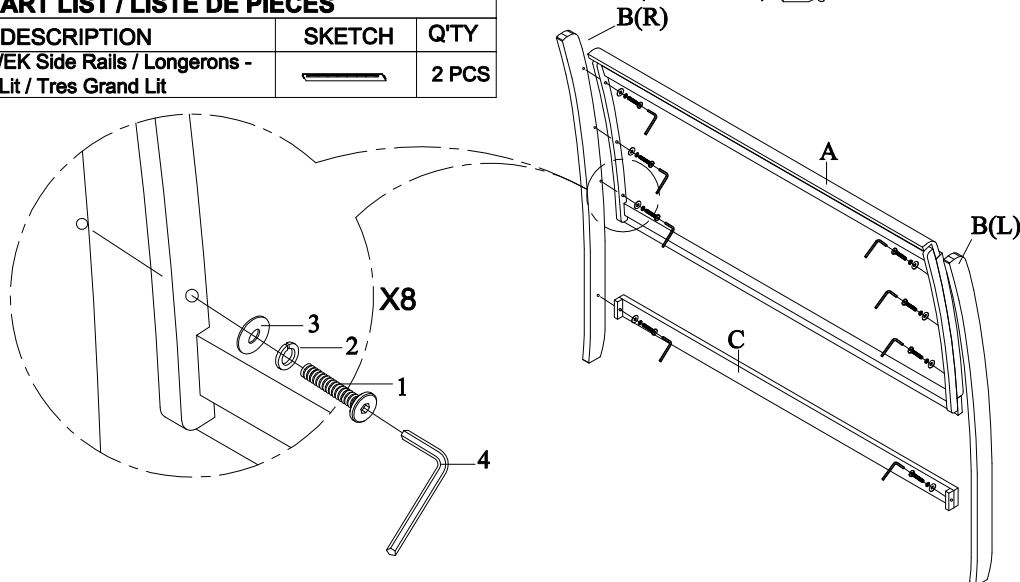

HARDWARE LISTS / LISTE DE QUINCAILLERIE

NO:	DESCRIPTION	SKETCH	SIZE	Q'TY
5	SCREW / VIS		Ø4x30mm	8 PCS

**ABOVE HARDWARE ARE PACKED IN 1730/1730GY/1730WW/1730NB-2 FOR ASSEMBLY

**SCREWDRIVER (NOT PROVIDED)

STEP 1
ÉTAPE 1