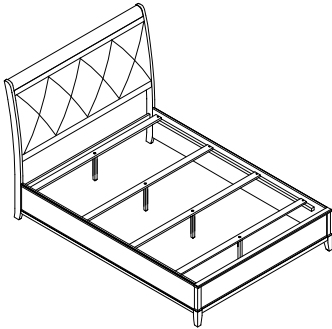

ASSEMBLY INSTRUCTION/ INSTRUCTION D'ASSEMBLAGE

1730/1730WW/1730GY/1730NB-1/2/3 Queen Bed / Grand Lit

1730/1730WW/1730GY/1730NB-1 Queen Headboard / Tête De Lit - Grand Lit

1730/1730WW/1730GY/1730NB-2 Queen Footboard & Slats / Pied De Lit - Grand Lit & Lattes

1730/1730WW/1730GY/1730NB-3 Queen/EK Side Rail / Longerons - Grand Lit /Tres Grand Lit

Thank you for purchasing this product. Please take time to read and follow the instructions below. Check that you have all parts and hardware before assembly. Parts apparently missing are often found in the packing materials. If you do not have all the parts listed, have your dealer contact us and they will be sent to you immediately.

Merci d'avoir acheté ce produit. Veuillez lire et suivre les instructions ci-dessous. Vérifiez avant le montage que vous avez toutes les pièces et fixations. Les pièces qui semblent manquer se trouvent souvent dans les matériaux d'emballage. Si vous n'avez pas toutes les pièces de la liste, demandez à votre détaillant et nous vous les enverrons immédiatement.