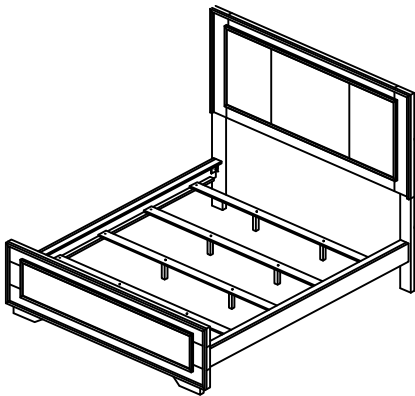

It is recommended to install protective pads under all legs and support to avoid damage or scratches when placing furniture on a wood floor or other hard surface, and to limit indentation and prevent discoloration if placing on carpet.

Il est recommandé de placer des coussins protecteurs sous tous les pieds et toutes les bases des meubles pour éviter d'endommager ou d'égratigner les planchers en bois ou autres surfaces dures, et pour limiter l'empreinte et empêcher la décoloration quand les meubles reposent sur la moquette.

Hardware may loosen over time. Periodically check to make sure all connections are tight. Retighten if necessary.

Le matériel peut se desserrer au fil du temps. Vérifiez périodiquement que toutes les connexions sont serrées. Serrer à nouveau si nécessaire.

Foundation / box spring required, sold separately.

Fondation / sommier tapissier requis, vendu séparément.

PART LIST / LISTE DE PIÈCE			
No	Sketch	Description	Quantity
A		Headboard / Tête De Lit	1
B(L)		LSF Headboard Leg / Pied (Gauche)	1
B(R)		RSF Headboard Leg / Pied (Droite)	1
C		Footboard / Pied De Lit	1
D		Queen & EK Side Rail / Longerons	2
		CK Side Rail / Longerons	
E		Slat / Lattes	4
F		Support Leg / Support pour transverses	8

HARDWARE LIST / LISTE DE QUINCAILLERIE				
No	Description	Size	Sketch	Quantity
1	Allen Key / Clé Allen	M4		1
2	Connection Bolt	M6 x 25mm		8
3	Connection Bolt	M6 x 50mm		8
4	Wood Dowel / Goujon en bois	M8 x 30mm		8
5	Screw / Vis	#8 x 28mm		8

* ABOVE HARDWARE ARE PACKED IN 1695K/GY-1 FOR ASSEMBLY