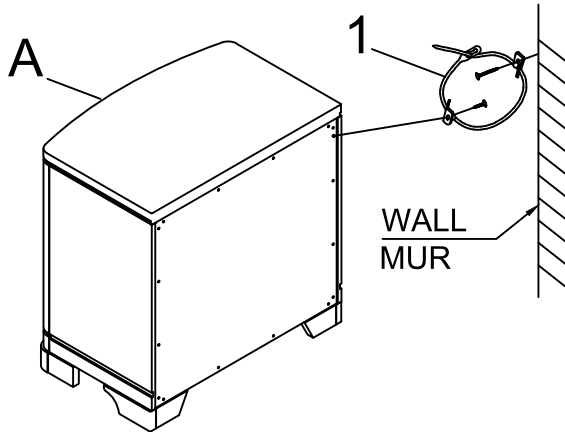

ASSEMBLY INSTRUCTION INSTRUCTION D'ASSEMBLANCE

ITEM NO : 1520CH/WH-4 NIGHT STAND / TABLE DE NUIT

Thank you for purchasing this product. Please take time to read and follow the instructions below. Check that you have all parts and hardware before assembly. Parts apparently missing are often found in the packing materials. If you do not have all the parts listed have your dealer contact us and they will be sent to you immediately

Merci d'avoir acheté ce produit de qualité. Vérifiez avant le montage que vous avez toutes les pièces et fixations. Les pièces qui semblent manquer se trouvent souvent dans les matériaux d'emballage. Si vous n'avez pas toutes les pièces de la liste, demandez à votre détaillant et nous vous les enverrons immédiatement.

- It is recommended to install protective pads under all legs and supports to avoid damage or scratches when placing furniture on a wood floor or other hard surface, and to limit indentation and prevent discoloration if placing on carpet.
- Il est recommandé de placer des coussins protecteurs sous tous les pieds et toutes les bases des meubles pour éviter d'endommager ou d'égratigner les planchers en bois ou autres surfaces dures, et pour limiter l'empreinte et empêcher la décoloration quand les meubles reposent sur la moquette.
- Hardware may loosen over time. Periodically check to make sure all connections are tight. Re-tighten if necessary.
- Le matériel peut se desserrer au fil du temps. Vérifiez périodiquement que toutes les connexions sont serrées. Serrer à nouveau si nécessaire.

1520CH/WH-4 PARTS LIST / LISTE DE PIÈCES			
NO.	SKETCH	DESCRIPTION	Q'Ty
A		NIGHT STAND / TABLE DE NUIT	1 PC

HARDWARE LIST / LISTE DE QUINCAILLERIE			
NO.	SKETCH	DESCRIPTION	Q'Ty
1		Anti-tipping Restrain/ Anti-basculement	1 SET