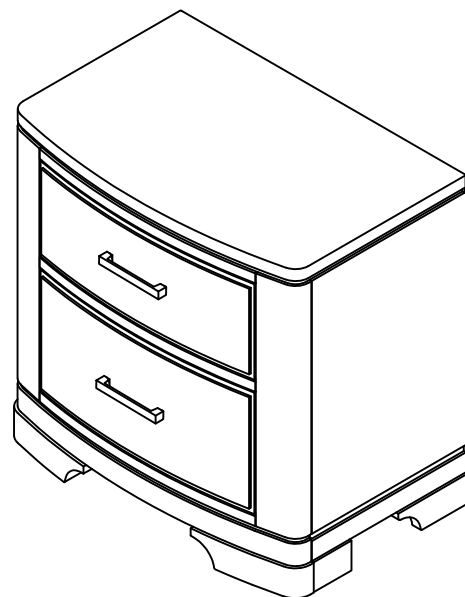

**COMPLETED/
COMPLÉTÉ**