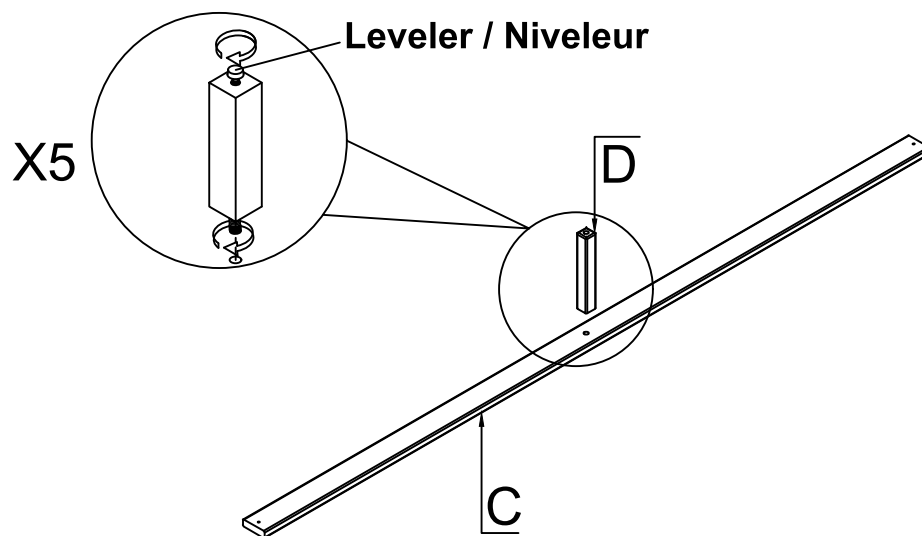

STEP 1 / ÉTAPE 1

STEP 2 / ÉTAPE 2