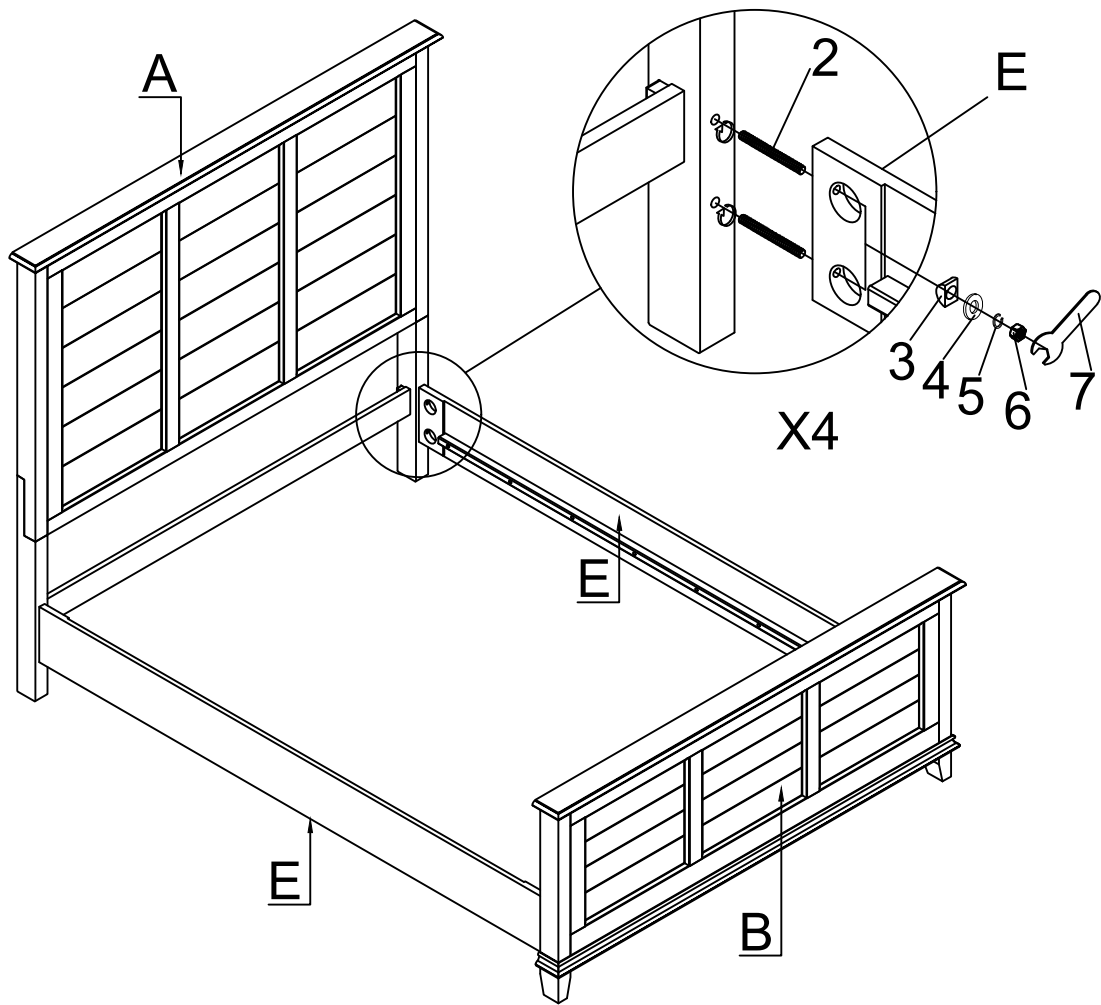

STEP 1 / ÉTAPE 1

STEP 2 / ÉTAPE 2