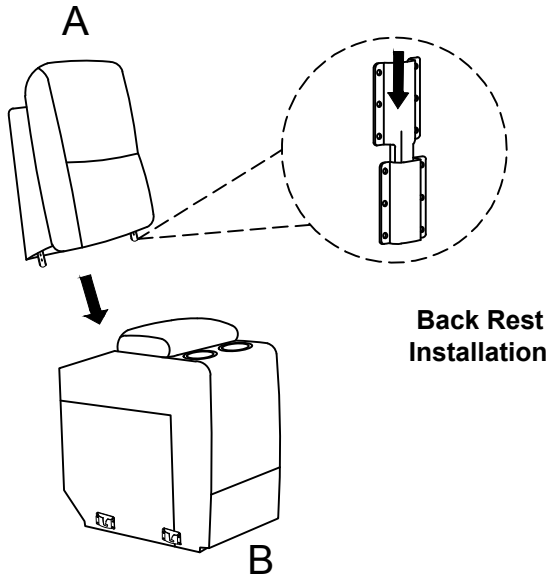

## CONSOLE

ITEM NO.: SH8899-CN

**NOTE:** Do not use power tools for assembly. Power tools increase the risk of over tightening which leads to splitting or cracking the wood.

## STEP#1

Align the female brackets at the back rest onto the male brackets at the seat, insert back rest to the seat then push to the end and make sure it is fixed in position securely.