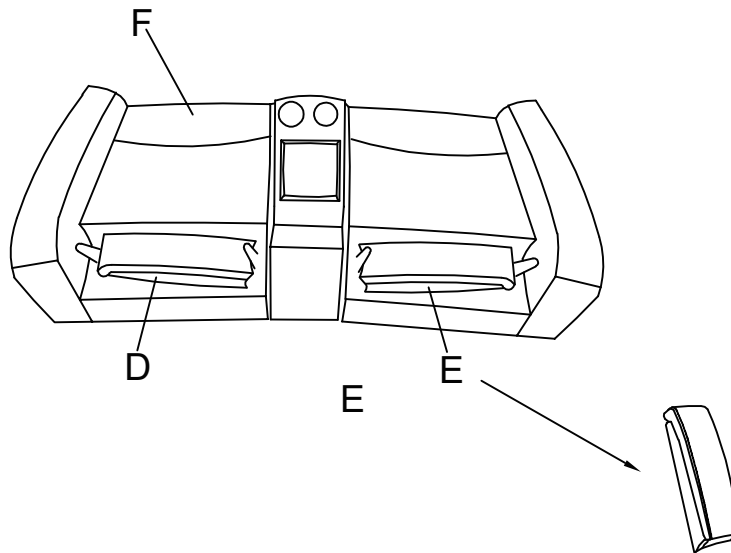

Assembly Instruction

ITEM NO.: 9735BRW-2
 DOUBLE RECLINING LOVE SEAT
 WITH CENTER CONSOLE

Note: Do not use power tools for assembly. Power tools increase the risk of over tightening which lead to splitting or cracking the wood.

Component list

No	Drawing	Qty	Description
A		1	LSF BACK
B		1	RSF BACK
C		1	CONSOLE BACK
D		1	RSF EAR
E		1	LSF EAR
F		1	SEAT

Step #1

Step #2

Step #3

Step #4

Step #5

Step #6