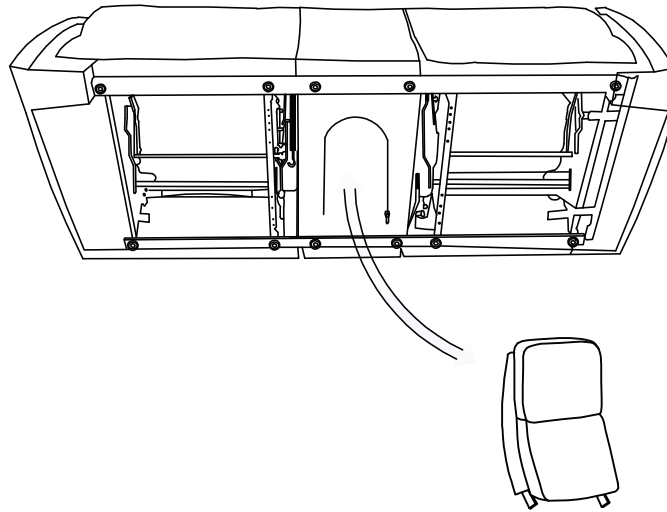

Assembly Instruction

ITEM NO.: 9735BRW-2
 DOUBLE RECLINING LOVE SEAT
 WITH CENTER CONSOLE

Note: Do not use power tools for assembly. Power tools increase the risk of over tightening which lead to splitting or cracking the wood.

Component list

No	Drawing	Qty	Description
A		1	LSF BACK
B		1	RSF BACK
C		1	CONSOLE BACK
D		1	RSF EAR
E		1	LSF EAR
F		1	SEAT

Step #1

Step #2

Step #3

Step #4

Step #5

Step #6