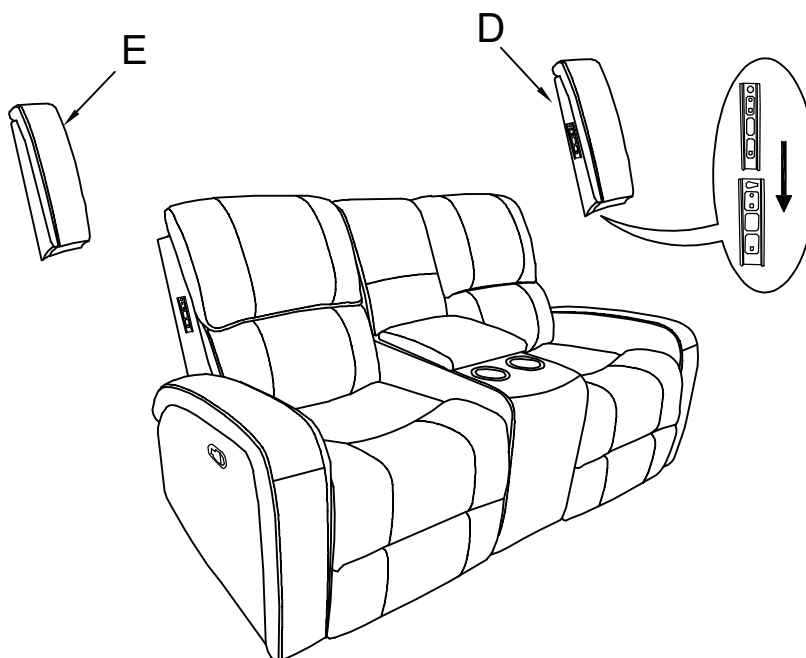

Assembly Instruction

ITEM NO.: 9735BRW-2
 DOUBLE RECLINING LOVE SEAT
 WITH CENTER CONSOLE

Note: Do not use power tools for assembly. Power tools increase the risk of over tightening which lead to splitting or cracking the wood.

Component list

No	Drawing	Qty	Description
A		1	LSF BACK
B		1	RSF BACK
C		1	CONSOLE BACK
D		1	RSF EAR
E		1	LSF EAR
F		1	SEAT

Step #1

Step #2

Step #3

Step #4

Step #5

Step #6