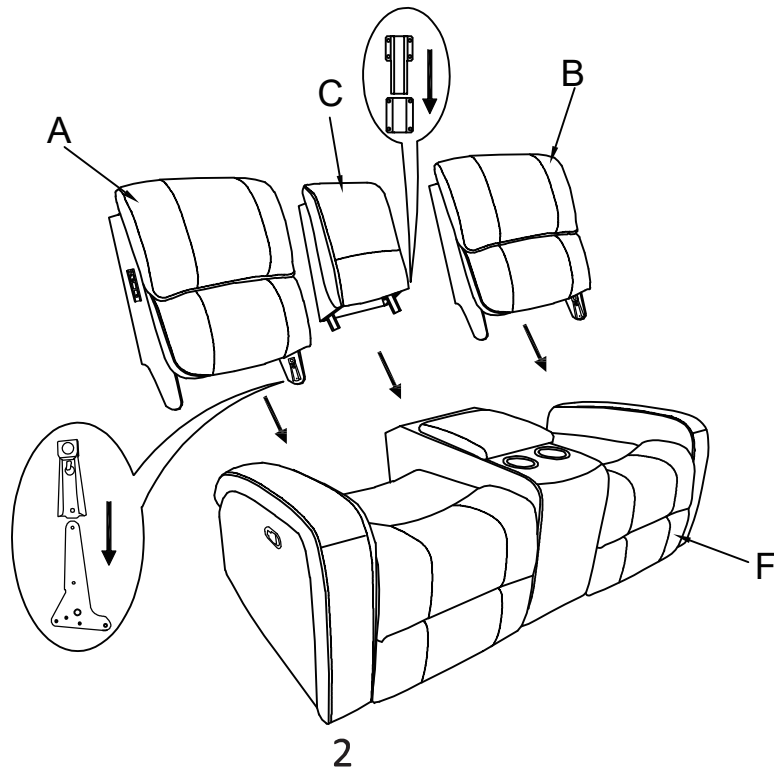

Assembly Instruction

ITEM NO.: 9735BRW-2
 DOUBLE RECLINING LOVE SEAT
 WITH CENTER CONSOLE

Note: Do not use power tools for assembly. Power tools increase the risk of over tightening which lead to splitting or cracking the wood.

Component list

No	Drawing	Qty	Description
A		1	LSF BACK
B		1	RSF BACK
C		1	CONSOLE BACK
D		1	RSF EAR
E		1	LSF EAR
F		1	SEAT

Step #1

Step #2

Step #3

Step #4

Step #5

Step #6