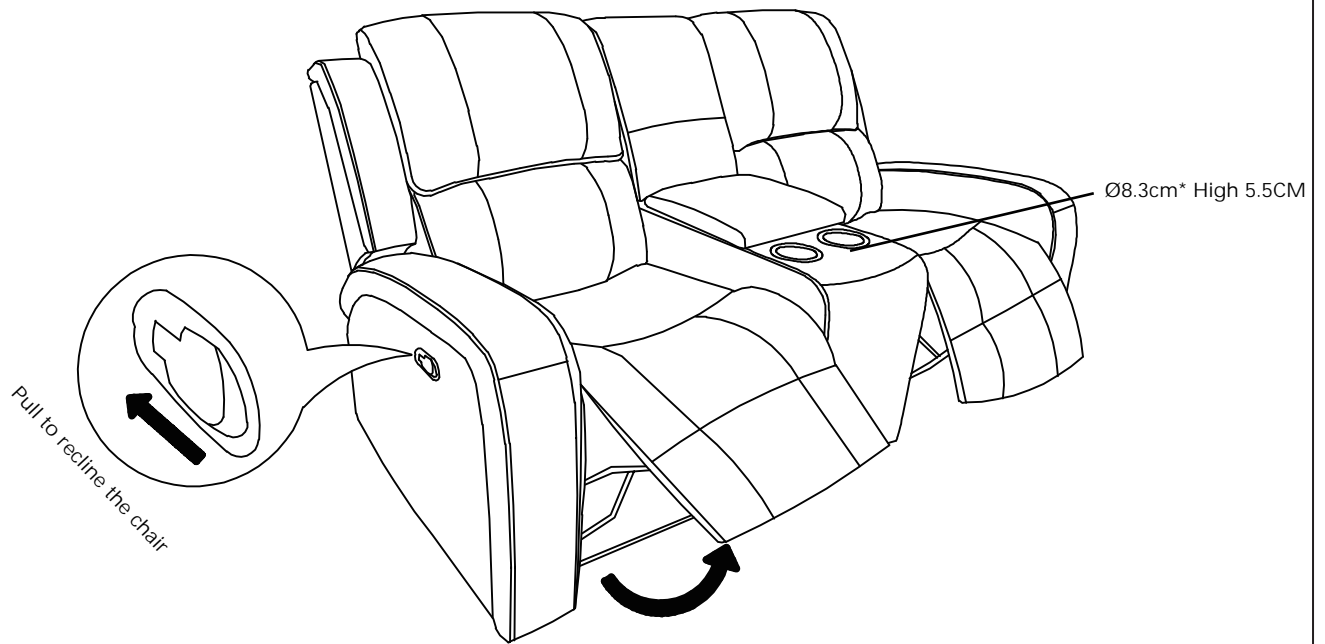

Step #7

Care Instruction for CHENILLE Furniture

In order to maintain the original appearance of your CHENILLE Furniture please follow below simple care procedures:

- Avoid exposing furniture directly to sunlight or heating and air conditioning outlets. Sunlight and or exposure to heating and air conditioning outlets will fade/damage CHENILLE.
- Vacuum or wipe with a soft cloth to remove dust.
- Hardware may loosen over time. Periodically check to make sure all connection are tight, Re-tighten if necessary.

For items use on wooden floor, hard surfaces or carpets, it is recommended to install protective pads under all legs and supports to avoid/prevent from damages/scratches and discoloration.