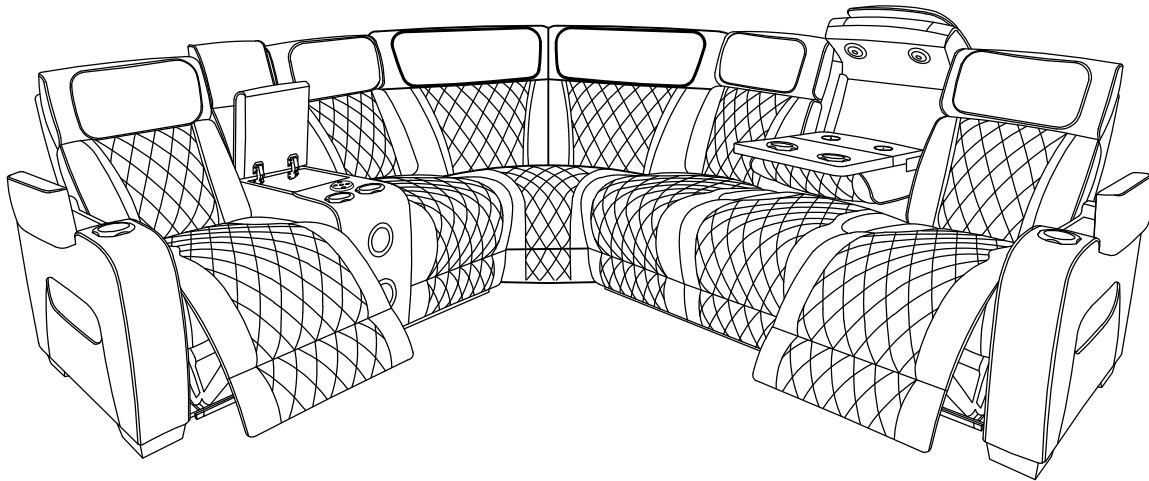

Step #7

Care Instruction for PU Furniture:

In order to maintain the original appearance of your PU, please follow below simple care procedures:

- Avoid exposing furniture directly to sunlight or heating and air conditioning outlets. Sunlight and or exposure to heating and air conditioning outlets will fade/damage PU.
- Vacuum or wipe with a soft cloth to remove dust.
- Hardware may loosen over time. Periodically check to make sure all connection are tight, Re-tighten if necessary.

For items use on wooden floor, hard surfaces or carpets, it is recommended to Install protective pads under all legs and supports to avoid/prevent from damages/scratches and discoloration.