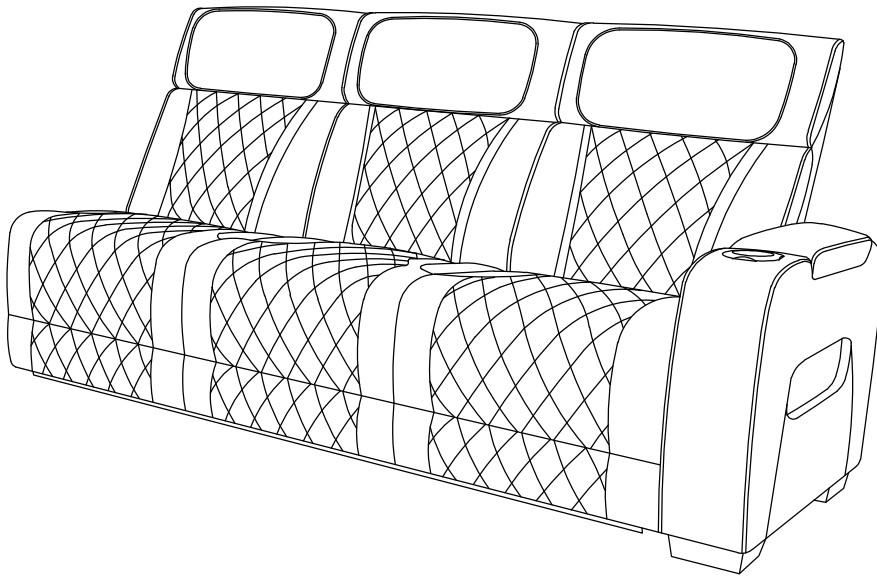

Assembly Instruction

ITEM NO.: 9516BRWS/TPES/BLKS-3RPWH

Power Right Side Reclining Sofa With Center Drop-down Cup Holders, Power Headrests, Storage Arms(top And Side), Cup Holders, Reading Lights, Two Wireless Chargers,charging Ports And Led Lighting

Note: Do not use power tools for assembly. Power tools increase the risk of over tightening which lead to splitting or cracking the wood.

Component list

No	Drawing	Qty	Description
A		1	RSF SEAT
B		1	LSF BACK REST
C		1	MIDDLE BACK REST WITH CENTER DROP DOWN
D		1	RSF BACK REST
E		1	ADAPTOR