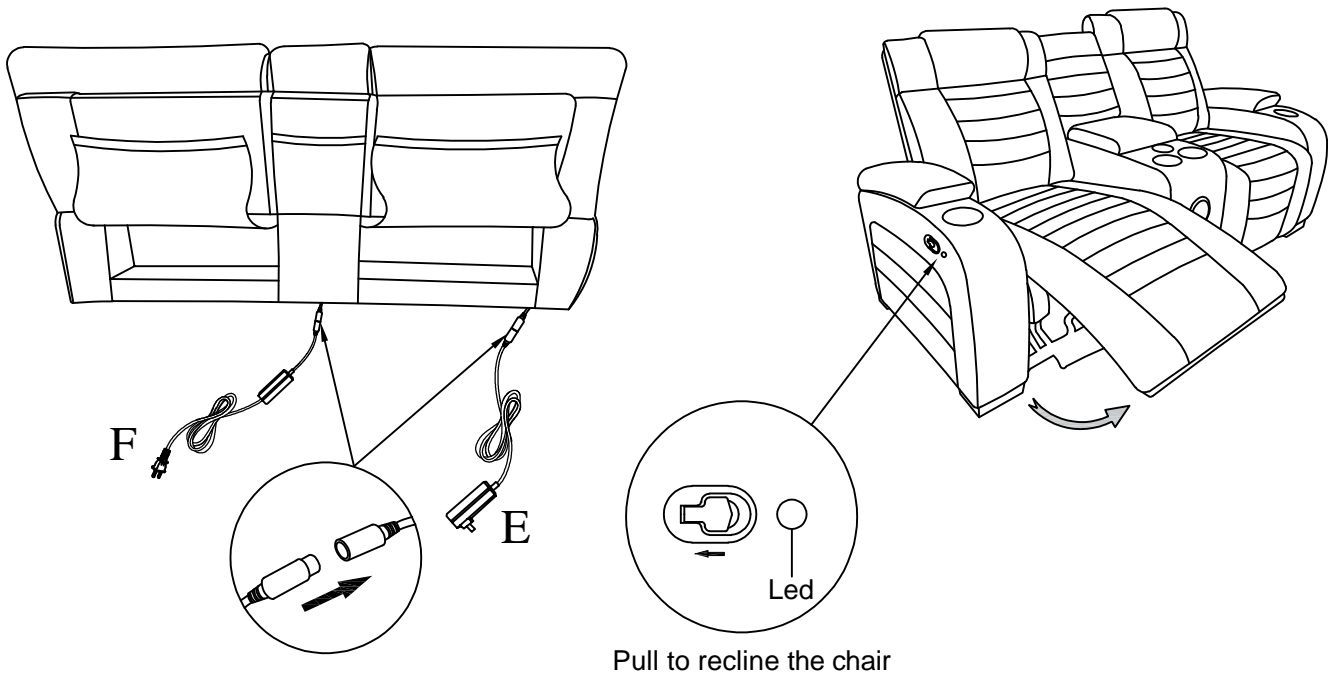

Step #3

Care Instruction for Textured Microfiber Furniture:

In order to maintain the original appearance of your Textured Microfiber Furniture, please follow below simple care procedures:

- Avoid exposing furniture directly to sunlight or heating and air conditioning outlets. Sunlight and or exposure to heating and air conditioning outlets will fade/damage Textured Microfiber.
- Vacuum or wipe with a soft cloth to remove dust.
- Hardware may loosen over time. Periodically check to make sure all connection are tight, Re-tighten if necessary.

For items use on wooden floor, hard surfaces or carpets, it is recommended to Install protective pads under all legs and supports to avoid/prevent from damages/scratches and discoloration.