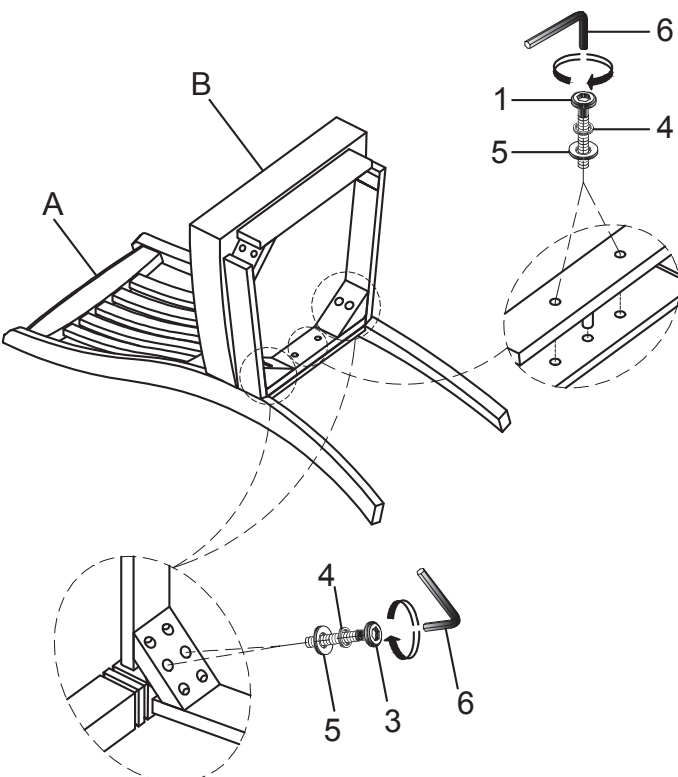

It is recommended to install protective pads under all legs and support to avoid damage or scratches when placing furniture on a wood floor or other hard surface, and to limit indentation and prevent discoloration if placing on carpet.

Merci d'avoir acheté ce produit. Veuillez lire et suivre les instructions ci-dessous. Vérifiez avant le montage que vous avez toutes les pièces et fixations. Les pièces qui semblent manquer se trouvent souvent dans les matériaux d'emballage. Si vous n'avez pas toutes les pièces de la liste, demandez à votre détaillant et nous les enverrons immédiatement.

Il est recommandé de placer des coussins protecteurs sous tous les pieds et toutes les bases des meubles pour éviter d'endommager ou d'égratigner les planchers en bois ou autres surfaces dures, et pour limiter l'empreinte et empêcher la décoloration quand les meubles reposent sur la moquette.

PARTS LIST / LISTE DE PIÈCES				HARDWARE LIST / LISTE DE QUINCAILLERIE FOR EACH CHAIR			
A		Chair Back / Dossier de chaise	1	1		Bolt / Boulon Ø1/4" x 38mm	2
B		Seat With Cushion / siège	1	2		Bolt / Boulon Ø1/4" x 50mm	4
C		Front Legs / Pied Avant	2	3		Bolt / Boulon Ø1/4" x 80mm	4
				4		Lock Washer / Rondelle d'arrêt Ø1/4"	10
				5		Flat Washer / Rondelle Plate Ø1/4" x Ø19mm	10
				6		Allen Key / Clé Allen 57mm x 4mm	1

STEP 1 / ÉTAPE 1

DO NOT TIGHTEN BOLTS UNTIL COMPLETELY ASSEMBLED.
NE PAS SERRER LES BOULONS JUSQU'À CE QUE LE MONTAGE SOIT COMPLÈTMENT TERMINÉ.

*Above hardware are packed in 5627NWS / 5627GYS for assembly.

Le quincaillerie est dans 5627NWS / 5627GYS pour l'assemblage.