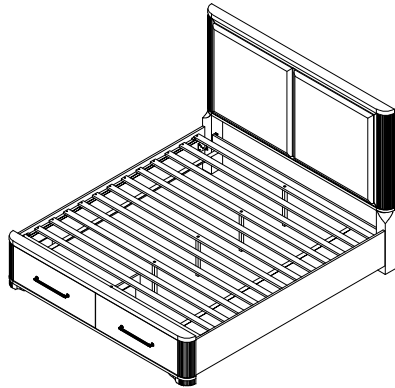

ASSEMBLY INSTRUCTION INSTRUCTION D' ASSEMBLAGE

ITEM NO : 1381-1/-2/-3

QUEEN BED/GRAND LIT

1381-1

QUEEN HEADBOARD/
TÊTE DE LIT - GRAND LIT

1381-2

QUEEN FOOTBOARD - SLAT & SUPPORT LEG/
GRAND LIT PIED DE LIT-LATTES & PIED

1381-3

QUEEN/EK SIDE RAILS/
LONGERONS DE CÔTÉS - GRAND LIT/TRES GRAND LIT

Thank you for purchasing this product. Please take time to read and follow the instructions below. Check that you have all parts and hardware before assembly. Parts apparently missing are often found in the packing materials. If you do not have all the parts listed, have your dealer contact us and they will be sent to you immediately.